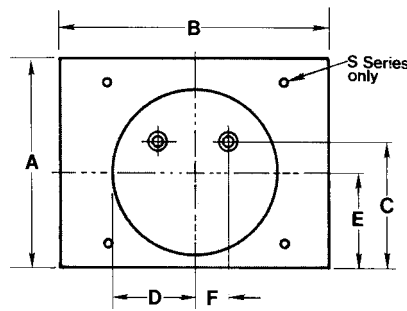

# Model A70-LPDA Analog Panel Meter

Document 1843A

These clean-cut meters with straightforward design and pleasing aspect ratio are leaders of the Modutec line and will add distinction to any instrument or control panel. Available in six sizes and a wide variety of types and ranges, they resolve many problems for the equipment designer and are always a solid choice for function and appearance.

Above: S and W Series rear view (combined)

Side view, S Series

	A	B	C	D	E	F	G	H	J	K	L	M	R	S	T	V	W	
1S	mm.	44.5	56.9	25.1	19.3	21.1	12.2	8.6	33.0	22.1	M3°	6.4	39.4	16.8	16.8	33.3	3.2	
	in.	1.75	2.24	.99	.76	.83	.48	.34	1.30	.87	N/A	4.40	.25	1.55	.66	.66	1.31	.125
2S	mm.	57.7	75.9	33.8	27.2	28.7	14.2	10.2	33.0	31.5	M3°	12.7	56.4	23.9	23.9	47.8	3.2	
	in.	2.27	2.99	1.33	1.07	1.13	.56	.40	1.30	1.24	N/A	4.40	.50	2.22	.94	.94	1.88	.125
3S	mm.	72.9	94.0	36.6	33.8	36.6	14.2	10.4	33.0	39.4	M3°	12.7	71.6	28.4	28.4	57.2	3.2	
	in.	2.87	3.70	1.44	1.33	1.44	.56	.41	1.30	1.55	N/A	4.40	.50	2.82	1.12	1.12	2.25	.125
4S	mm.	100.6	129.5	44.2	33.8	44.2	14.2	12.9	33.0	55.9	M3.5°	12.7	71.6	50.8	39.1	90.4	3.8	
	in.	3.96	5.10	1.74	1.33	1.74	.56	.51	1.30	2.20	N/A	6.32	.50	2.82	2.00	3.56	.150	
5S	mm.	113.8	148.6	41.9	33.8	41.9	14.2	14.0	33.0	63.5	M3.5°	12.7	71.6	66.8	21.6	76.2	3.8	
	in.	4.48	5.85	1.65	1.33	1.65	.56	.55	1.30	2.50	N/A	6.32	.50	2.82	2.63	.85	3.00	.150
6S	mm.	113.8	148.6	41.9	33.8	41.9	14.2	14.0	33.0	63.5	M3.5°	12.7	71.6	57.2	27.8	88.9	3.8	
	Opt.1 in.	4.48	5.85	1.65	1.33	1.65	.56	.55	1.30	2.50	N/A	6.32	.50	2.82	2.25	1.093	3.50	.150
8S	mm.	165.1	203.2	17.3	25.4	50.8	12.2	14.0	30.5	114.3	10.4	M3.5°	12.7	88.9	76.2	25.4	114.3	3.8
	in.	6.50	8.00	.68	1.00	2.00	.48	.55	1.20	4.50	.41	6.32	.50	3.50	3.00	1.00	4.50	.150