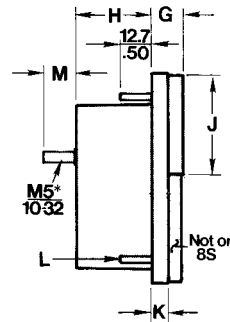

# Model A70-LPDA Analog Panel Meter

Document 1843A

These clean-cut meters with straightforward design and pleasing aspect ratio are leaders of the Modutec line and will add distinction to any instrument or control panel. Available in six sizes and a wide variety of types and ranges, they resolve many problems for the equipment designer and are always a solid choice for function and appearance.

Above: S and W Series rear view (combined)

Side view, S Series

	A	B	C	D	E	F	G	H	J	K	L	M	R	S	T	V	W	
1S	mm.	44.5	56.9	25.1	19.3	21.1	12.2	8.6	33.0	22.1	M3°	6.4	39.4	16.8	16.8	33.3	3.2	
	in.	1.75	2.24	.99	.76	.83	.48	.34	1.30	.87	N/A	4.40	.25	1.55	.66	.66	1.31	.125
2S	mm.	57.7	75.9	33.8	27.2	28.7	14.2	10.2	33.0	31.5	M3°	12.7	56.4	23.9	23.9	47.8	3.2	
	in.	2.27	2.99	1.33	1.07	1.13	.56	.40	1.30	1.24	N/A	4.40	.50	2.22	.94	.94	1.88	.125
3S	mm.	72.9	94.0	36.6	33.8	36.6	14.2	10.4	33.0	39.4	M3°	12.7	71.6	28.4	28.4	57.2	3.2	
	in.	2.87	3.70	1.44	1.33	1.44	.56	.41	1.30	1.55	N/A	4.40	.50	2.82	1.12	1.12	2.25	.125
4S	mm.	100.6	129.5	44.2	33.8	44.2	14.2	12.9	33.0	55.9	M3.5°	12.7	71.6	50.8	39.1	90.4	3.8	
	in.	3.96	5.10	1.74	1.33	1.74	.56	.51	1.30	2.20	N/A	6.32	.50	2.82	2.00	3.56	.150	
5S	mm.	113.8	148.6	41.9	33.8	41.9	14.2	14.0	33.0	63.5	M3.5°	12.7	71.6	66.8	21.6	76.2	3.8	
	in.	4.48	5.85	1.65	1.33	1.65	.56	.55	1.30	2.50	N/A	6.32	.50	2.82	2.63	.85	3.00	.150
6S	mm.	113.8	148.6	41.9	33.8	41.9	14.2	14.0	33.0	63.5	M3.5°	12.7	71.6	57.2	27.8	88.9	3.8	
	Opt.1 in.	4.48	5.85	1.65	1.33	1.65	.56	.55	1.30	2.50	N/A	6.32	.50	2.82	2.25	1.093	3.50	.150
8S	mm.	165.1	203.2	17.3	25.4	50.8	12.2	14.0	30.5	114.3	10.4	M3.5°	12.7	88.9	76.2	25.4	114.3	3.8
	in.	6.50	8.00	.68	1.00	2.00	.48	.55	1.20	4.50	.41	6.32	.50	3.50	3.00	1.00	4.50	.150